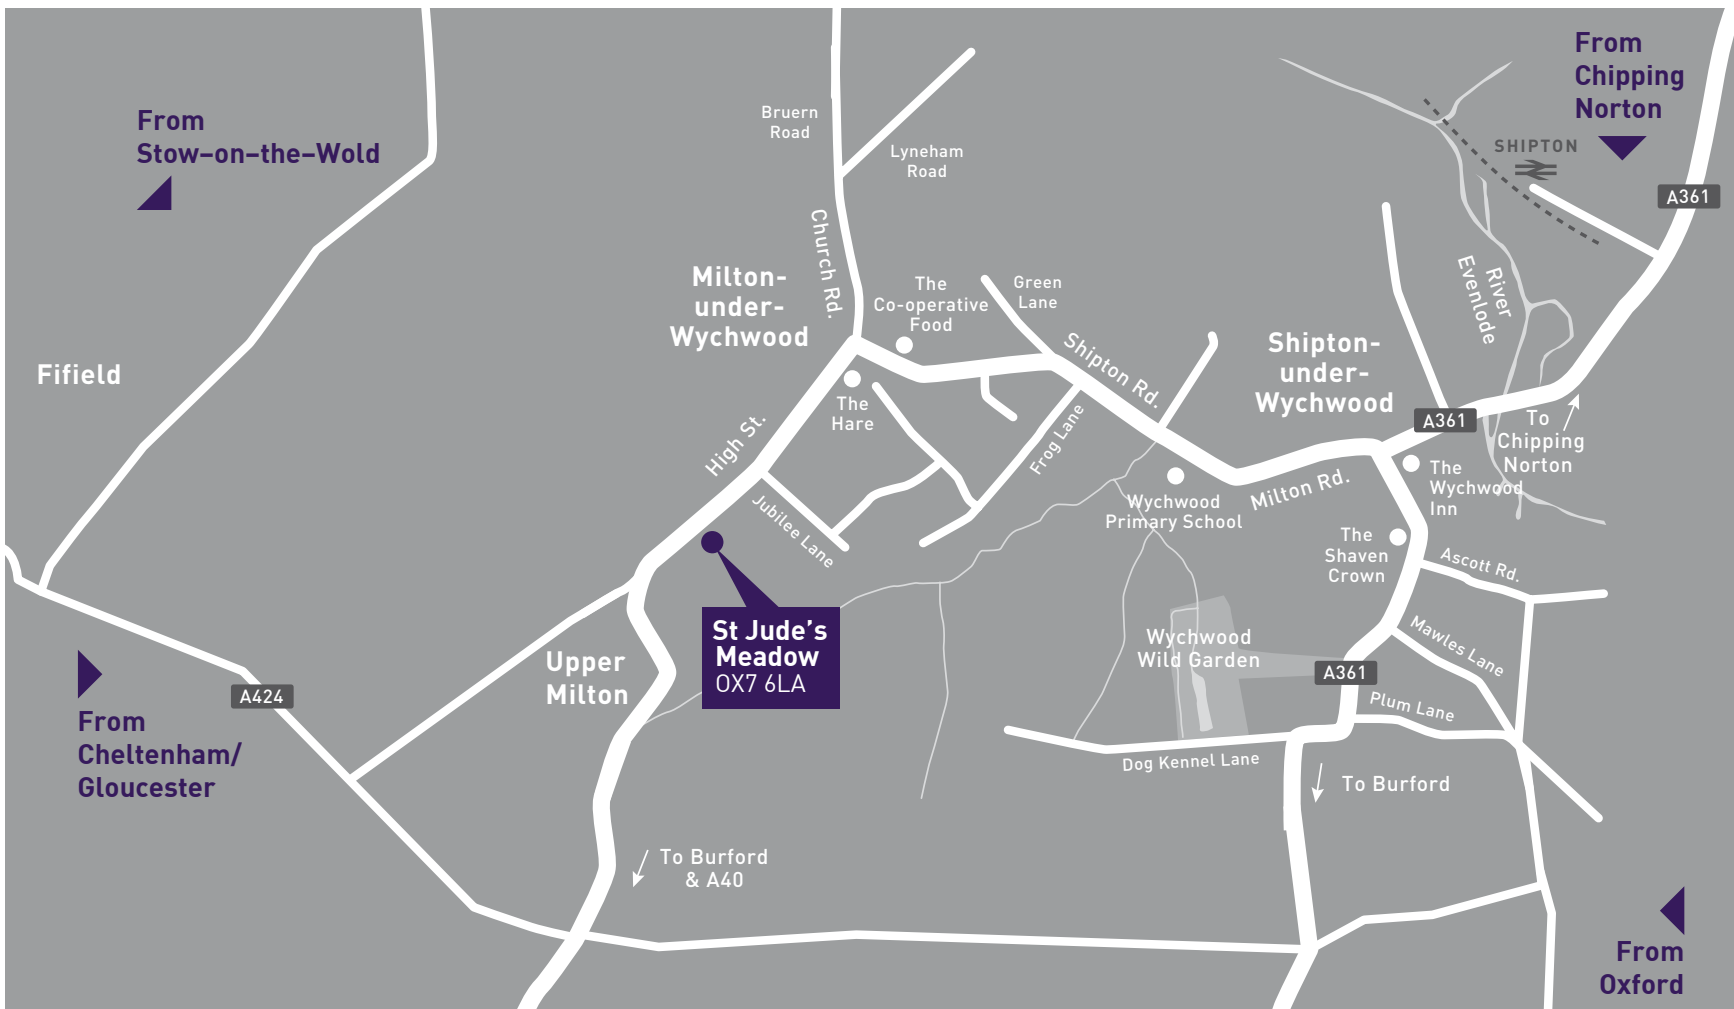

### From Chipping Norton

- Take the Burford Rd/A361
- At Shipton-under-Wychwood, turn right onto Milton Road
- Continue onto Shipton Road
- Shipton Road turns left and becomes High Street
- St Jude's Meadow can be found on the left

### From Oxford

- Follow the A40 towards Cheltenham
- At Burford roundabout, take the 4th exit onto The Hill/A361 and continue on A361
- At the next roundabout, take the 1st exit onto A424
- Turn right at sign for The Hare, keep left towards Upper Milton
- Turn right after Upper Milton and St Jude's Meadow can be found on the right

### From Cheltenham/Gloucester

- Follow the A40 towards Oxford
- At Burford roundabout, take 1st exit
- At the bottom of High Street, turn left onto the A424 towards Stow
- Turn right following sign to The Hare, keeping left towards Upper Milton
- Turn right after Upper Milton and St Jude's Meadow can be found on the right

### From Stow-on-the-Wold

- Follow the A424 towards Burford
- Turn left following the signs for The Hare
- St Jude's Meadow can be found on the right